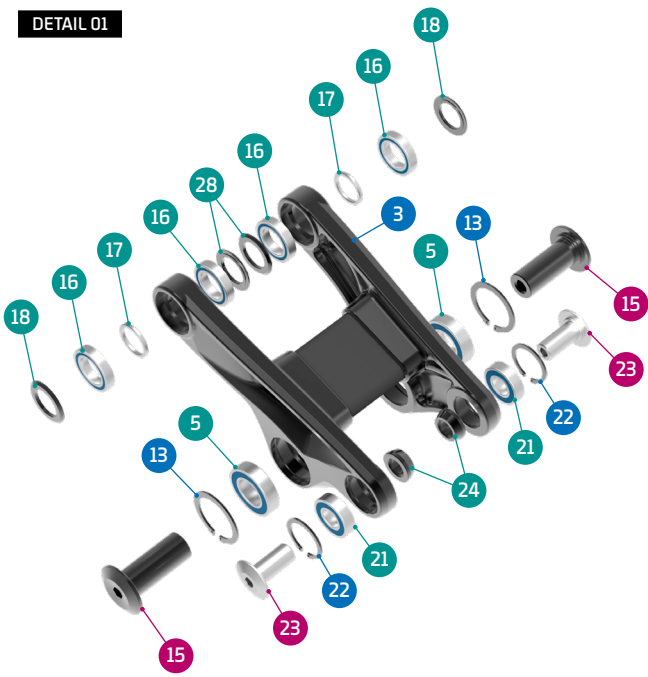

DETAIL 01

DETAIL 02

SET 1

ZERO BEARING KIT 14

SET 2

SHOCK HARDWARE ZERO 10

SET 3

UPPER LINK KIT 20

SET 4

LOWER LINK KIT 20

SET 5

HANGER M068 + NUT

PART NUMBER	DESCRIPTION	COMPONENTS
099.18100	SET 1: ZERO BEARING KIT 14	BEARING, 28x15x7 (x6) / BEARING, 10x22x6 (x2) / BEARING, 24X15X5 (x4)
099.18102	SET 2: SHOCK HARDWARE ZERO 10	SPACER, 10x17x6 (x2) / SHOCK BOLT (x2) / SLEEVE BOLT (x1)
099.18103	SET 3: UPPER LINK KIT 20	SPACER, 15x22x3 (x2) / LINK AXLE (x2) / M8 THREAD AXLE (x1) / C-RING (x2) / C-RING (x2) / SPACER, 15x19x2t (x2) / SPACER, 15x27x2 (x4) / PIVOT AXLE, 26MM (x2) / PIVOT AXLE, M12 (x2)
099.18104	SET 4: LOWER LINK KIT 20	SPACER, 15x22x31 (x2) / SPACER, 15x27x2 (x4) / MAIN AXLE, 15x73L (x2) / SPACER (x2) / TAPER NUT (x2) / SCREW BOLT (x2)
099.00055	SET 5: HANGER M068 + NUT	HANGER M068 (x1) / HANGER NUT (x1)
099.19010	SET 6: CABLE GUIDE KIT 3	CABLE GUIDE (x3) / SCREW BOLT (x3)
099.19101	GEO KIT FOXY 29 - HEADSET CUPS +/- 1° SIZE S	TOP CUP 1° SIZE S (x1) / LOW CUP 1° (x1) / TOP CUP 0° (x1) / LOW CUP 0° (x1) / HEADSET ONOFF TITAN TAPPED (x1)
099.19102	GEO KIT FOXY 29 - HEADSET CUPS +/- 1° SIZE M	TOP CUP 1° SIZE M (x1) / LOW CUP 1° (x1) / TOP CUP 0° (x1) / LOW CUP 0° (x1) / HEADSET ONOFF TITAN TAPPED (x1)
099.19103	GEO KIT FOXY 29 - HEADSET CUPS +/- 1° SIZE L	TOP CUP 1° SIZE L (x1) / LOW CUP 1° (x1) / TOP CUP 0° (x1) / LOW CUP 0° (x1) / HEADSET ONOFF TITAN TAPPED (x1)
099.19105	GEO KIT FOXY 29 - HEADSET CUPS +/- 1° SIZE XL	TOP CUP 1° SIZE XL (x1) / LOW CUP 1° (x1) / TOP CUP 0° (x1) / LOW CUP 0° (x1) / HEADSET ONOFF TITAN TAPPED (x1)
112.90022	REAR AXLE	12X148 P1.75 L180