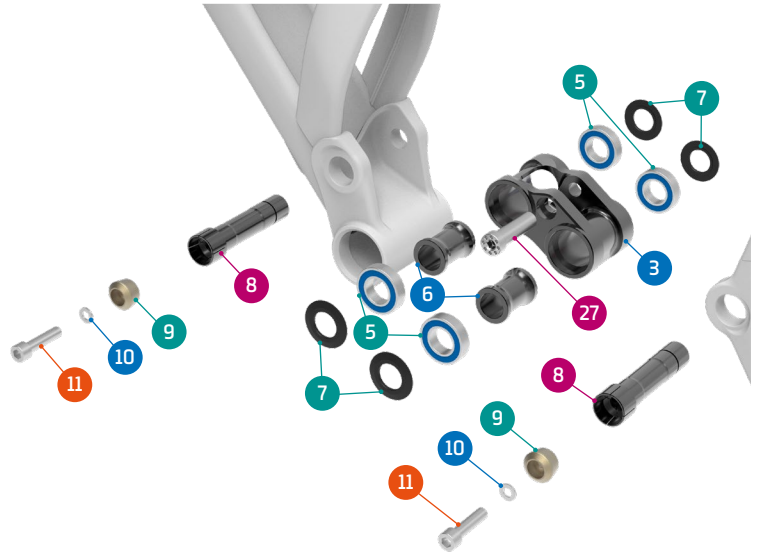

DETAIL 02

SET 1

ZERO BEARING KIT 14

SET 2

SHOCK HARDWARE ZERO 10

SET 3

UPPER LINK KIT 20