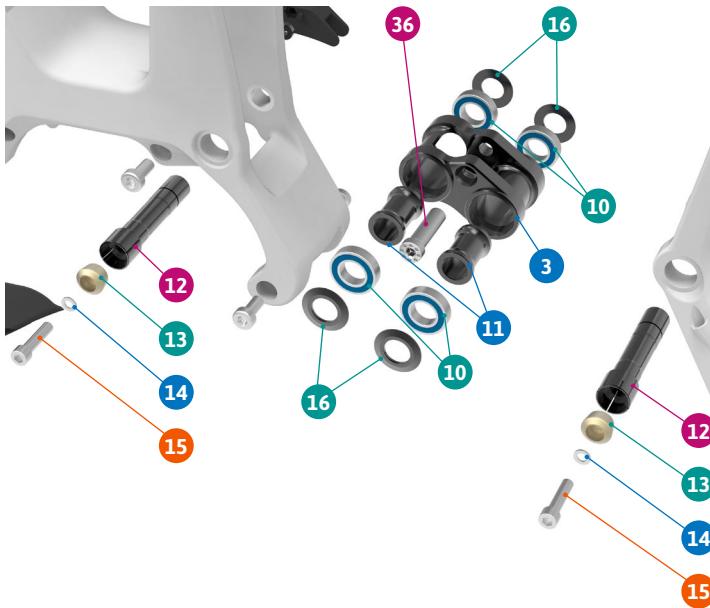

● Grease  
● Sealant  
● Grease + Sealant  
 Apply grease to the shaft,  
 and sealant to the threads

ITEM No.	DESCRIPTION	QTY.	PART NUMBER	TORQUE
1	FRONT TRIANGLE	1		
2	REAR TRIANGLE	1		
3	LOWER LINK	1		
4	UPPER LINK LEFT	1		
5	UPPER LINK RIGHT	1		
6	BATTERY COVER, MAIN	1	099.18008	
7	BATTERY COVER, SMALL	1	099.18009	
8	MOTOR COVER, LEFT	1	099.18010	
9	CHAIN PROTECTOR	1	099.18006	
10	BEARING, 28x15x7	8	SET1	
11	SPACER, 15x22x31	2	SET4	
12	MAIN AXLE	2	SET4	12Nm
13	TAPER NUT	2	SET4	
14	SPACER	2	SET4	
15	SCREW BOLT	2	SET4	10Nm
16	SPACER, 15x27x2	4	SET4	
17	C-RING	4	SET3	
18	SPACER, 15x27x4	2	SET3	
19	PIVOT AXLE, 26MM	2	SET3	
20	PIVOT AXLE, M12	2	SET3	12Nm
21	LINK AXLE	2	SET3	11Nm
22	M8 THREAD AXLE	1	SET3	
23	BEARING, 10x22x6	2	SET1	
24	C-RING	2	SET3	

LOWER LINK KIT 21

**SET 5**

HANGER M066

**SET 6**

CHAIN GUIDE KIT

**DETAIL 02**

PART NUMBER	DESCRIPTION	COMPONENTS
099.18109	SET 1: ZERO BEARING KIT 15 (ENDURO BEARINGS)	ENDURO BEARING, 28x15x7 (x8) / ENDURO BEARING, 10x22x6 (x2)
099.18102	SET 2: SHOCK HARDWARE ZERO 10	SPACER, 10x17x6 (x2) / SHOCK BOLT (x2) / SLEEVE BOLT (x1)
099.18110	SET 3: UPPER LINK KIT 21	C-RING (x4) / SPACER, 15x27x4 (x2) / MPIVOT AXLE, 26MM (x2) / PIVOT AXLE, M12 (x2) / LINK AXLE (x2) / M8 THREAD AXLE (x1) / C-RING (x2) / SPACER, 15x22x3 (x2)
099.18111	SET 4: LOWER LINK KIT 21	SPACER, 15x22x31 (x2) / MAIN AXLE (x2) / TAPER NUT (x2) / SPACER (x2) / SCREW BOLT (x2) / SPACER, 15x27x2 (x4)
099.00053	SET 5: HANGER M066	HANGER (x1), HANGER NUT (x1) / SCREW BOLT (x1)
099.18007	SET 6: CHAIN GUIDE KIT	CHAIN GUIDE ADAPTOR (x1) / SCREW BOLT (x1) / CHAIN GUIDE (x1) / SCREW BOLT (x1)