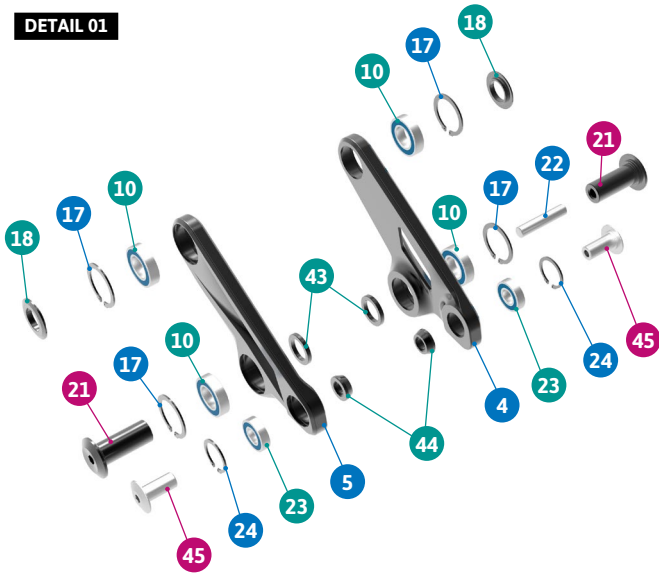

DETAIL 01

SET 1

ZERO BEARING KIT 15
(ENDURO BEARINGS)

SET 2

SHOCK HARDWARE ZERO 10

SET 3

UPPER LINK KIT 21