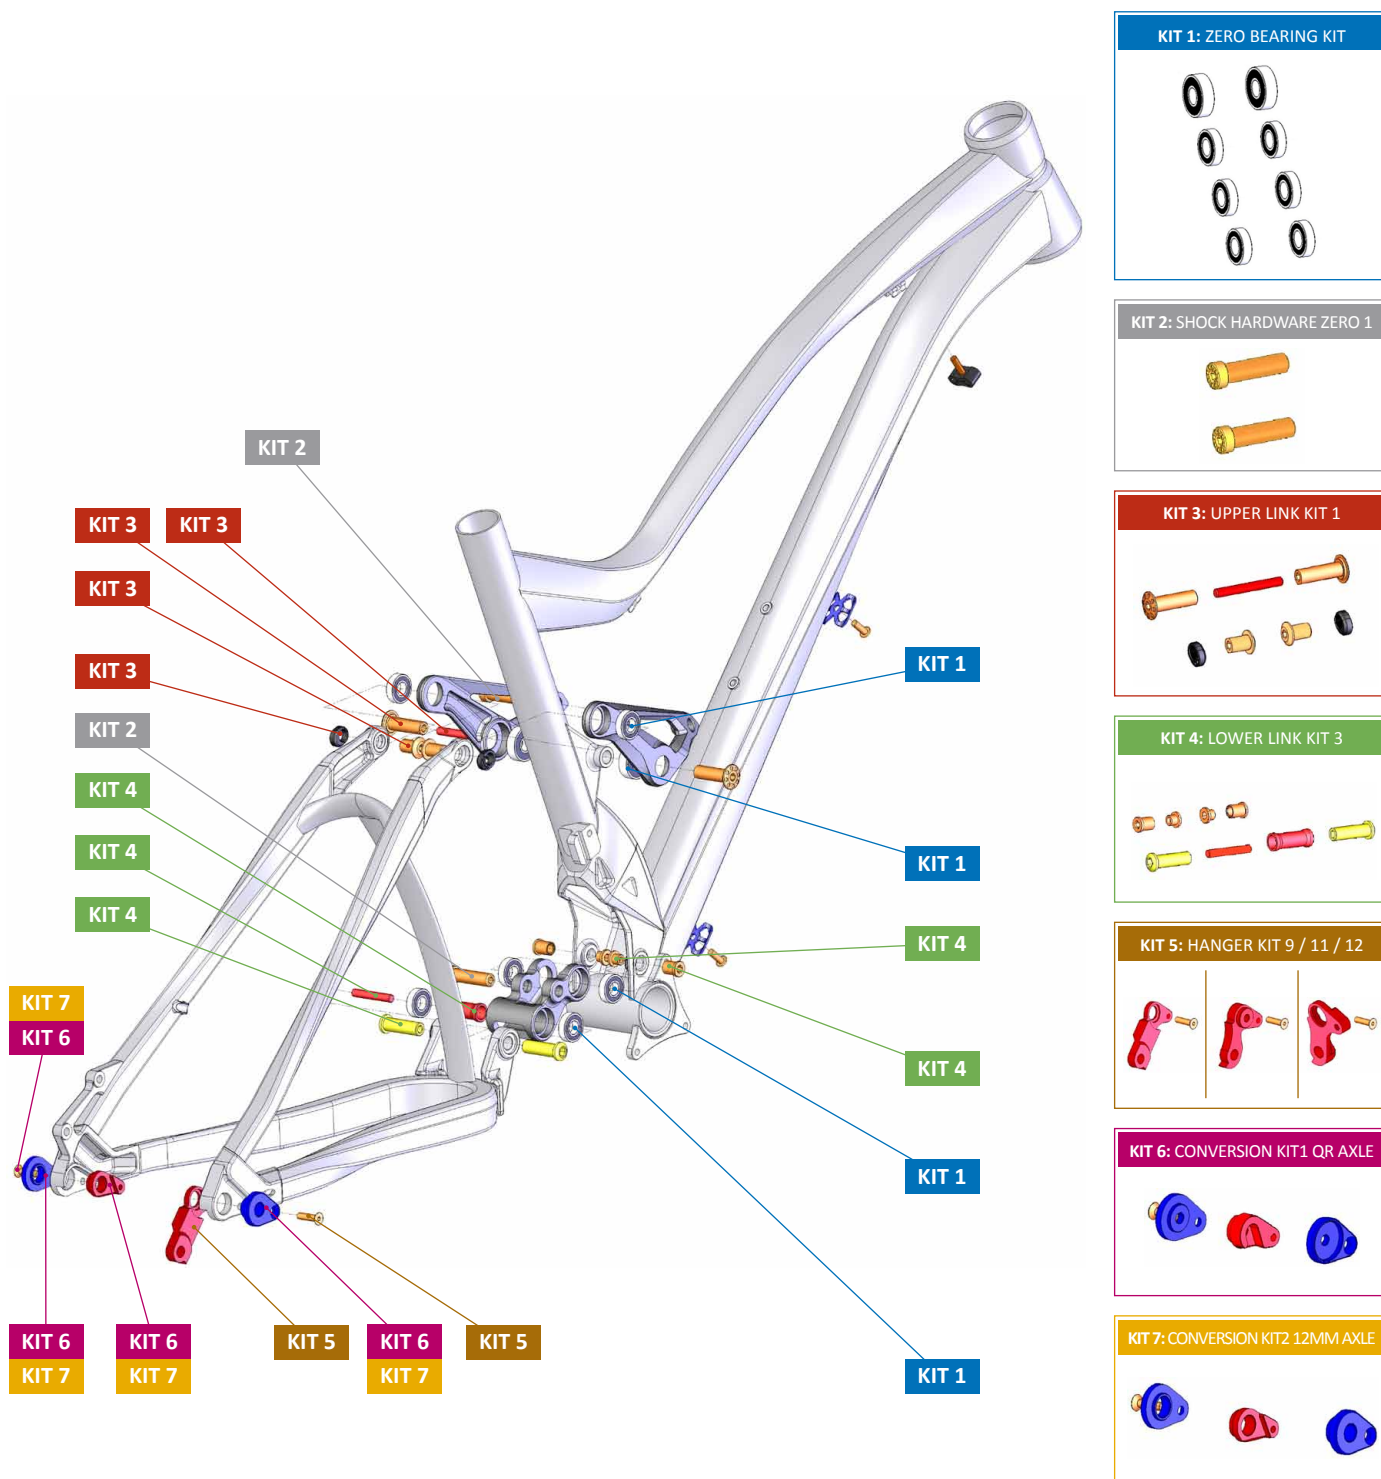

FACTOR XR / FACTOR 29er

ITEM No.	DESCRIPTION	QTY.
1	LOWER LINK	1
2 - 3	UPPER LINK	1
4	BEARING 6900-RS	6
5	BEARING 6000-2RS	2
6	SPACER D14x35	1
7	PIVOT AXLE M10x33	2
8	SCREW AXLE M6x40	2
9	PIVOT AXLE M x	2
10	AXLE NUT M10x5,75	2
11	PIVOT AXLE M10x15	2
12	NUT D10xL11.5	2

ITEM No.	DESCRIPTION	QTY.
13	NUT M8x5	2
14	BOLT M10x36	2
15	HANGER CAP, L	1
16	HANGER CAP, R	1
17	HANGER M052 M055 LEFT	1
18	HANGER M052 SHIMANO DIRECT MOUNT	1
19	M5x20L-M-S SCREW BOLT	2
20	CABLE HOLDER	1
21	CABLE HOLDER	2
22	M5x15L-R-S	2

FACTOR XR / FACTOR 29er

PART NUMBER	DESCRIPTION	COMPONENTS
099.12001	KIT 1: ZERO BEARING KIT	BEARING 6900-RS (x6) / BEARING 6000-2RS (x2)
099.12002	KIT 2: SHOCK HARDWARE ZERO 1	BOLT M10x36 (x2)
099.12003	KIT 3: UPPER LINK KIT 1	M10x36 (x2) / PIVOT AXLE M10x15 (x2) / AXLE NUT M10x5.75 (x2) / M6x40
099.12022	KIT 4: LOWER LINK KIT 3	SCREW AXLE M6x40 / SPACER D14x35 / PIVOT AXLE M10x33 (x2) / NUT D10xL11.5 (x2) / NUT M8x5 (x2)
099.13108	KIT 5: HANGER KIT 9 SHIMANO DIRECT MOUNT	HANGER M052 SHIMANO DIRECT MOUNT / M5x20L-M-S SCREW BOLT
099.13110	KIT 5: HANGER KIT 11	HANGER M054 / M5x20L-M-S SCREW BOLT
099.13112	KIT 5: HANGER KIT 12 SRAM 12MM	HANGER M055 SRAM 12MM / M5x20L-M-S SCREW BOLT
099.13111	KIT 6: CONVERSION KIT1 QR AXLE	HANGER M054 LEFT / M5x20L-M-S SCREW BOLT / HANGER CAP QR (x2)
099.13115	KIT 7: CONVERSION KIT2 12MM AXLE	HANGER M052 M055 LEFT / M5x20L-M-S SCREW BOLT / HANGER CAP, L / HANGER CAP, R