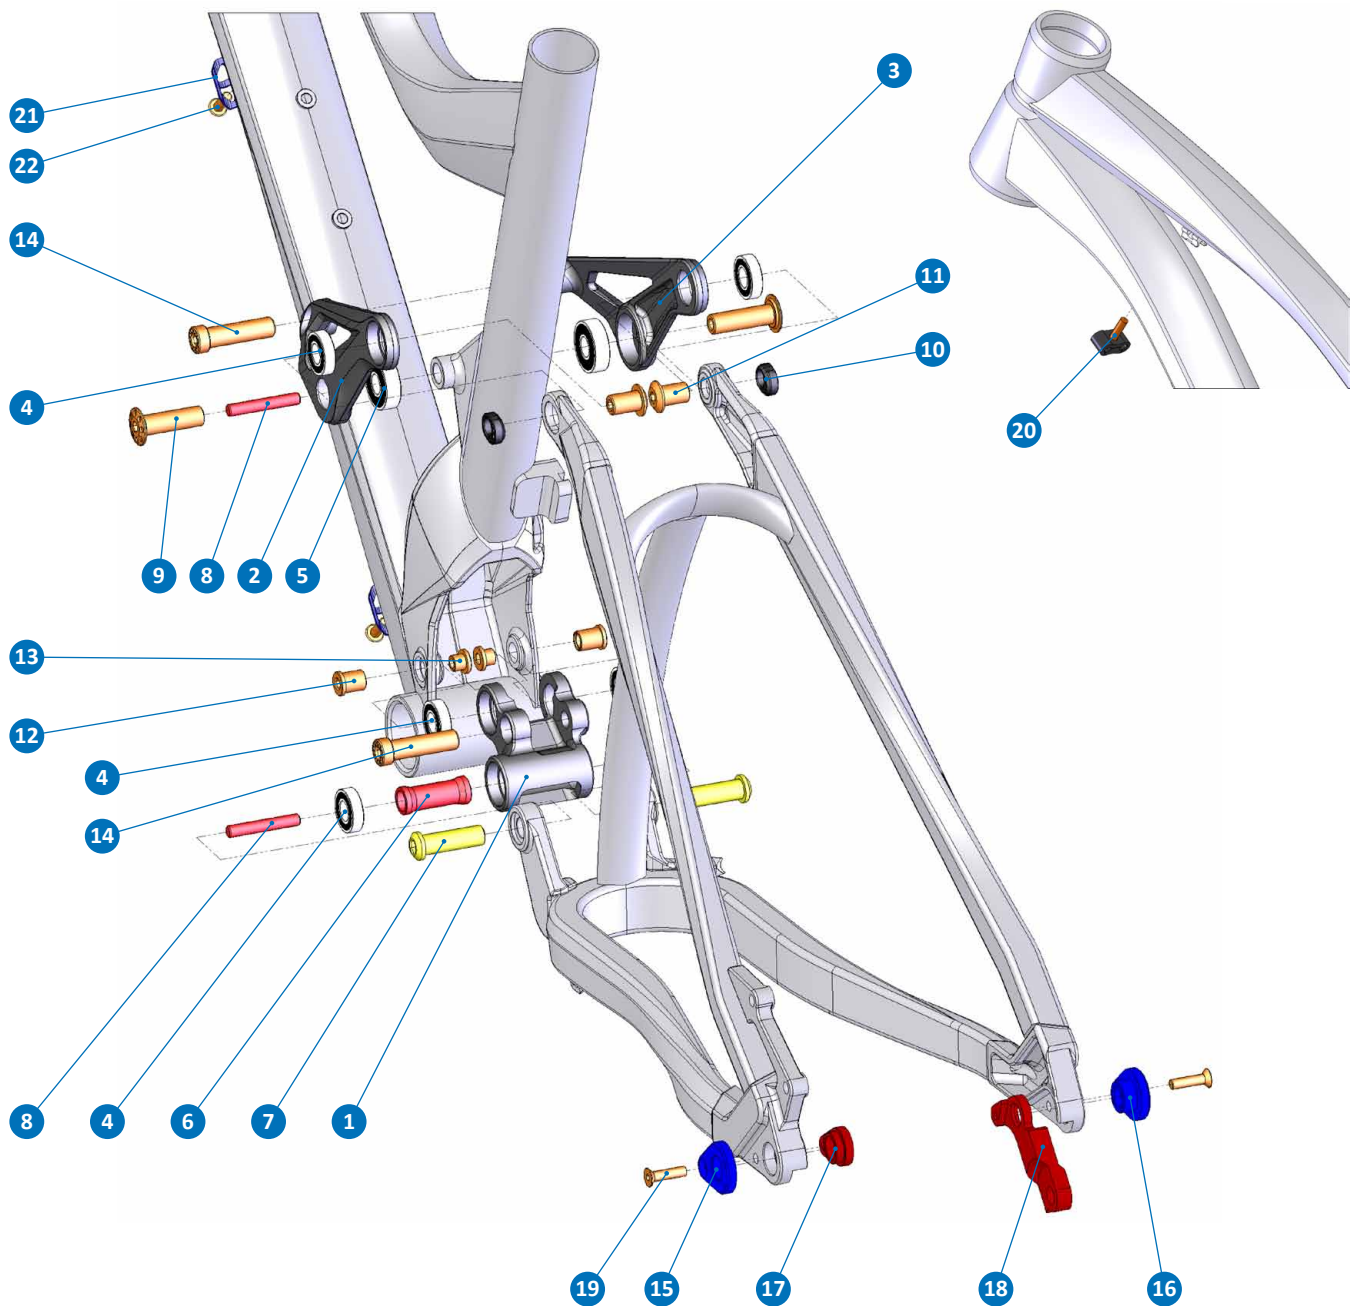

FACTOR XR / FACTOR 29er

ITEM No.	DESCRIPTION	QTY.
1	LOWER LINK	1
2 - 3	UPPER LINK	1
4	BEARING 6900-RS	6
5	BEARING 6000-2RS	2
6	SPACER D14x35	1
7	PIVOT AXLE M10x33	2
8	SCREW AXLE M6x40	2
9	PIVOT AXLE M x	2
10	AXLE NUT M10x5,75	2
11	PIVOT AXLE M10x15	2
12	NUT D10xL11.5	2

ITEM No.	DESCRIPTION	QTY.
13	NUT M8x5	2
14	BOLT M10x36	2
15	HANGER CAP, L	1
16	HANGER CAP, R	1
17	HANGER M052 M055 LEFT	1
18	HANGER M052 SHIMANO DIRECT MOUNT	1
19	M5x20L-M-S SCREW BOLT	2
20	CABLE HOLDER	1
21	CABLE HOLDER	2
22	M5x15L-R-S	2

FACTOR XR / FACTOR 29er

PART NUMBER	DESCRIPTION	COMPONENTS
099.12001	KIT 1: ZERO BEARING KIT	BEARING 6900-RS (x6) / BEARING 6000-2RS (x2)
099.12002	KIT 2: SHOCK HARDWARE ZERO 1	BOLT M10x36 (x2)
099.12003	KIT 3: UPPER LINK KIT 1	M10x36 (x2) / PIVOT AXLE M10x15 (x2) / AXLE NUT M10x5.75 (x2) / M6x40
099.12022	KIT 4: LOWER LINK KIT 3	SCREW AXLE M6x40 / SPACER D14x35 / PIVOT AXLE M10x33 (x2) / NUT D10xL11.5 (x2) / NUT M8x5 (x2)
099.13108	KIT 5: HANGER KIT 9 SHIMANO DIRECT MOUNT	HANGER M052 SHIMANO DIRECT MOUNT / M5x20L-M-S SCREW BOLT
099.13110	KIT 5: HANGER KIT 11	HANGER M054 / M5x20L-M-S SCREW BOLT
099.13112	KIT 5: HANGER KIT 12 SRAM 12MM	HANGER M055 SRAM 12MM / M5x20L-M-S SCREW BOLT
099.13111	KIT 6: CONVERSION KIT1 QR AXLE	HANGER M054 LEFT / M5x20L-M-S SCREW BOLT / HANGER CAP QR (x2)
099.13115	KIT 7: CONVERSION KIT2 12MM AXLE	HANGER M052 M055 LEFT / M5x20L-M-S SCREW BOLT / HANGER CAP, L / HANGER CAP, R