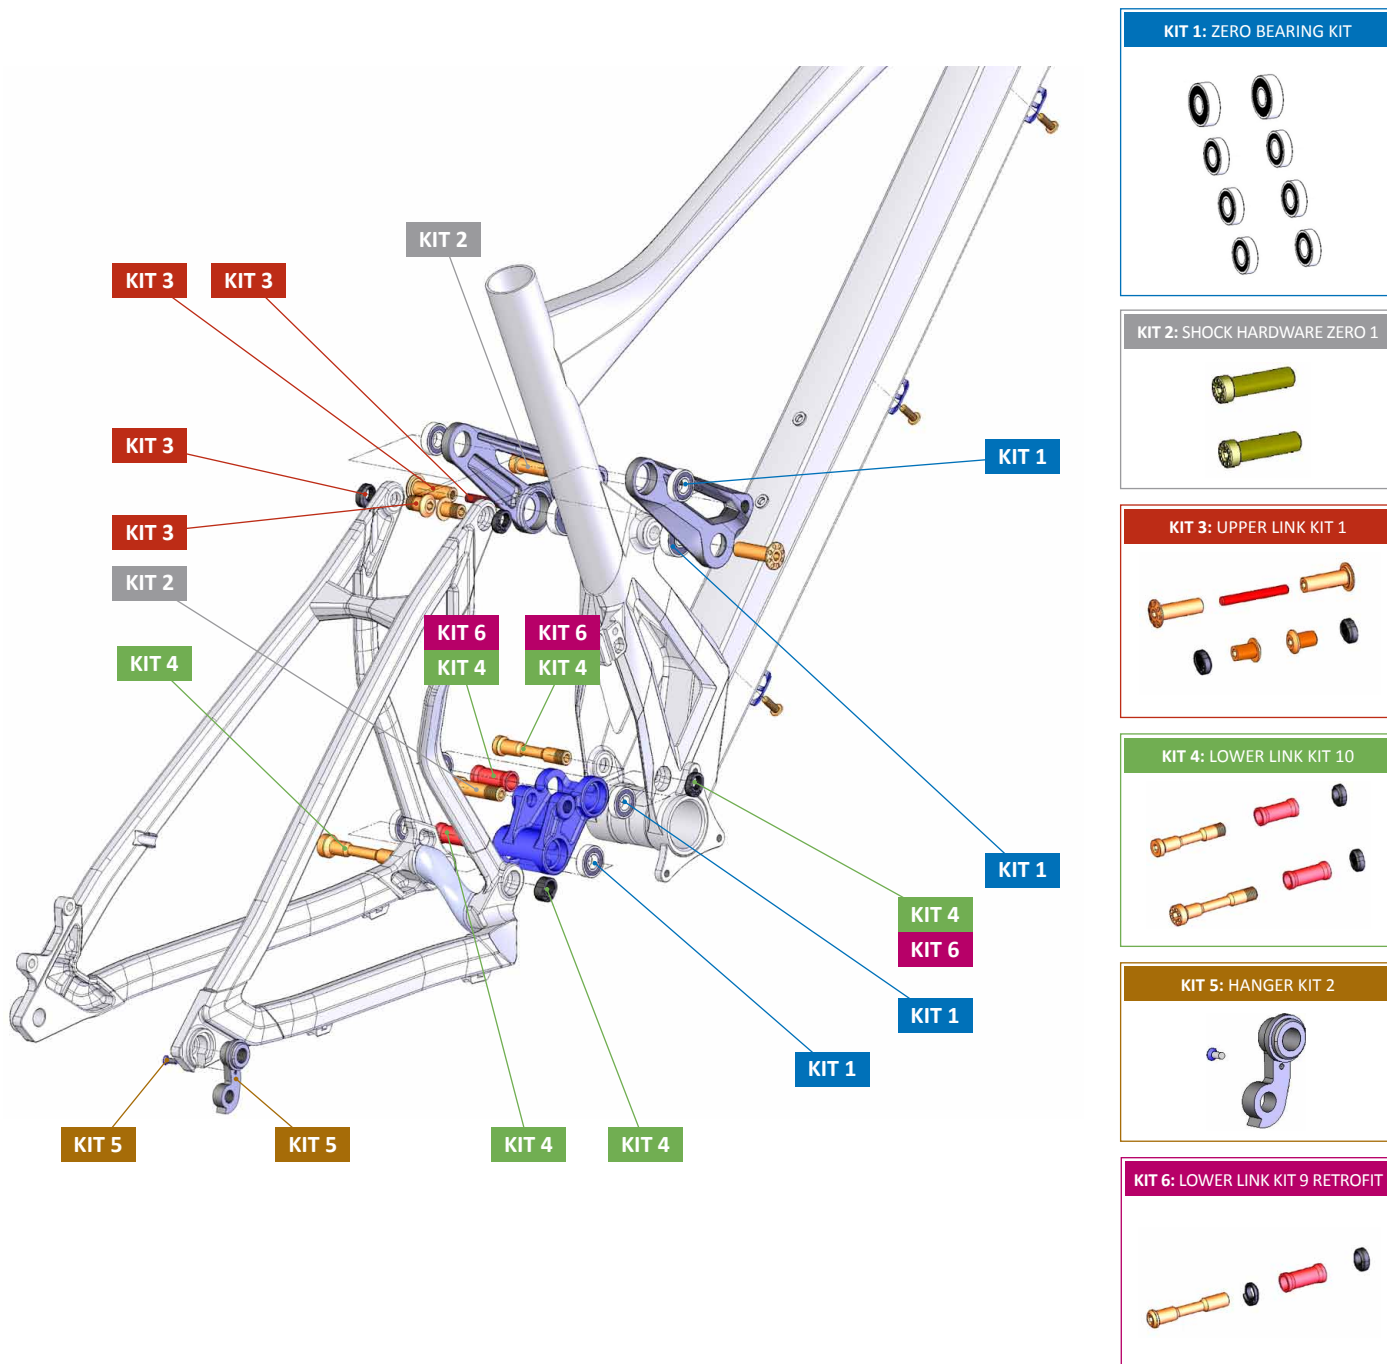

FOXY RR - XR

ITEM No.	DESCRIPTION	QTY.
1	LOWER LINK	1
2 - 3	UPPER LINK	1
4	BEARINGO 6900-RS	6
5	BEARING 6000-2RS	2
6	SPACER D14x32	1
7	SPACER D14x35	1
8	PIVOT AXLE M10x63	1
9	AXLE NUT M10x8.85	1
10	PIVOT AXLE M10x55	1

ITEM No.	DESCRIPTION	QTY.
11	AXLE NUT M10x5,75	3
12	PIVOT AXLE M10x15	2
13	PIVOT AXLE D10x32	2
14	SCREW AXLE M6x40	1
15	BOLT M10x36	2
16	M047 HANGER	1
17	M3x8L-M SCREW BOLT	1
18	CABLE HOLDER	3
19	SCREW BOLT M5x15L-R-S	3

FOXY RR - XR

PART NUMBER	DESCRIPTION	COMPONENTS
099.12001	KIT 1: ZERO BEARING KIT	BEARING 6900-RS (x6) / BEARING 6000-2RS (x2)
099.12002	KIT 2: SHOCK HARDWARE ZERO 1	BOLT M10x36 (x2)
099.12003	KIT 3: UPPER LINK KIT 1	SCREW AXLE M6x40 / PIVOT AXLE M10x15 (x2) / PIVOT AXLE D10x32 (x2) / AXLE NUT M10x5,75 (x2)
099.13102	KIT 4: LOWER LINK KIT 10	PIVOT AXLE M10x63 / AXLE NUT M10x8.85 / AXLE NUT M10x5,75 / SPACER D14x35 / SPACER D14x32 / PIVOT AXLE M10x55
099.12010	KIT 5: HANGER KIT 2	M047 HANGER / M3x8L-M
099.13101	KIT 6: LOWER LINK KIT 9 RETRO FIT	AXLE NUT M10x5,75 / PIVOT AXLE M10x60 / AXLE NUT M10x6 / SPACER D14x32