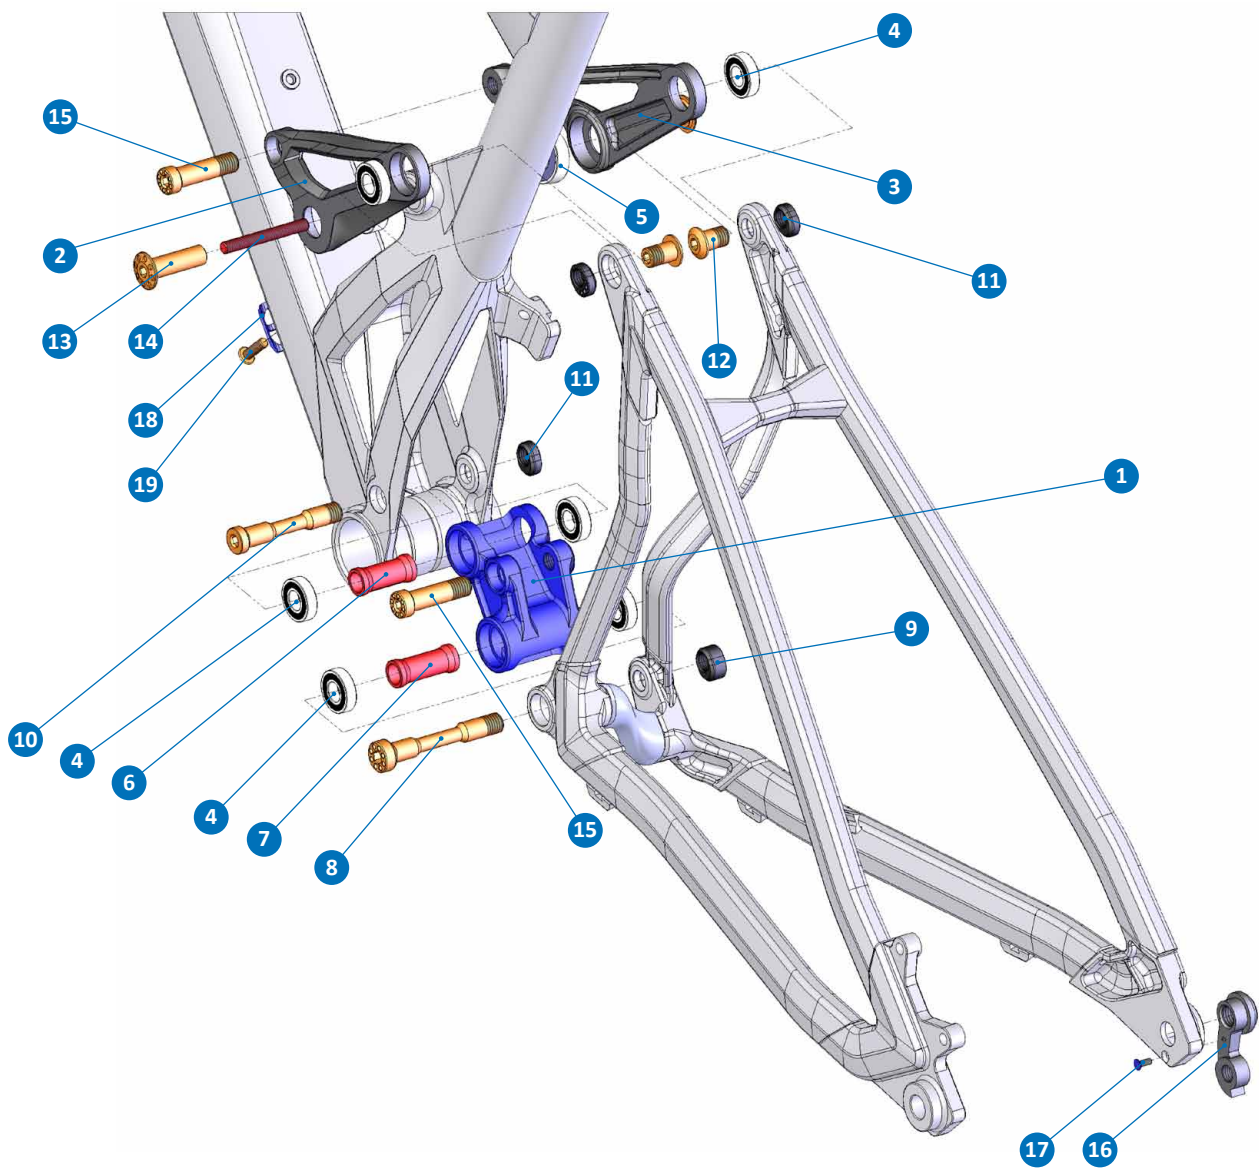

FOXY RR - XR

ITEM No.	DESCRIPTION	QTY.
1	LOWER LINK	1
2 - 3	UPPER LINK	1
4	BEARINGO 6900-RS	6
5	BEARING 6000-2RS	2
6	SPACER D14x32	1
7	SPACER D14x35	1
8	PIVOT AXLE M10x63	1
9	AXLE NUT M10x8.85	1
10	PIVOT AXLE M10x55	1

ITEM No.	DESCRIPTION	QTY.
11	AXLE NUT M10x5,75	3
12	PIVOT AXLE M10x15	2
13	PIVOT AXLE D10x32	2
14	SCREW AXLE M6x40	1
15	BOLT M10x36	2
16	M047 HANGER	1
17	M3x8L-M SCREW BOLT	1
18	CABLE HOLDER	3
19	SCREW BOLT M5x15L-R-S	3

FOXY RR - XR

PART NUMBER	DESCRIPTION	COMPONENTS
099.12001	KIT 1: ZERO BEARING KIT	BEARING 6900-RS (x6) / BEARING 6000-2RS (x2)
099.12002	KIT 2: SHOCK HARDWARE ZERO 1	BOLT M10x36 (x2)
099.12003	KIT 3: UPPER LINK KIT 1	SCREW AXLE M6x40 / PIVOT AXLE M10x15 (x2) / PIVOT AXLE D10x32 (x2) / AXLE NUT M10x5,75 (x2)
099.13102	KIT 4: LOWER LINK KIT 10	PIVOT AXLE M10x63 / AXLE NUT M10x8.85 / AXLE NUT M10x5,75 / SPACER D14x35 / SPACER D14x32 / PIVOT AXLE M10x55
099.12010	KIT 5: HANGER KIT 2	M047 HANGER / M3x8L-M
099.13101	KIT 6: LOWER LINK KIT 9 RETRO FIT	AXLE NUT M10x5,75 / PIVOT AXLE M10x60 / AXLE NUT M10x6 / SPACER D14x32