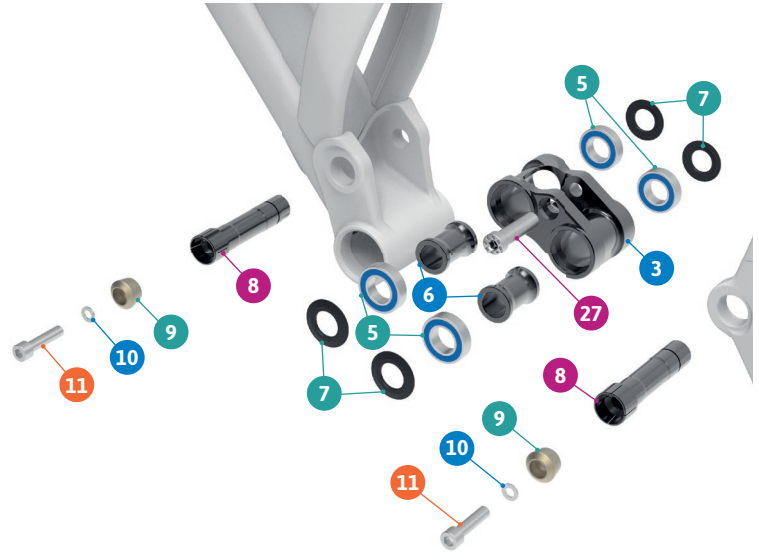

DETAIL 02

SET 1

ZERO BEARING KIT 14

SET 2

SHOCK HARDWARE ZERO 10

SET 3

UPPER LINK KIT 20