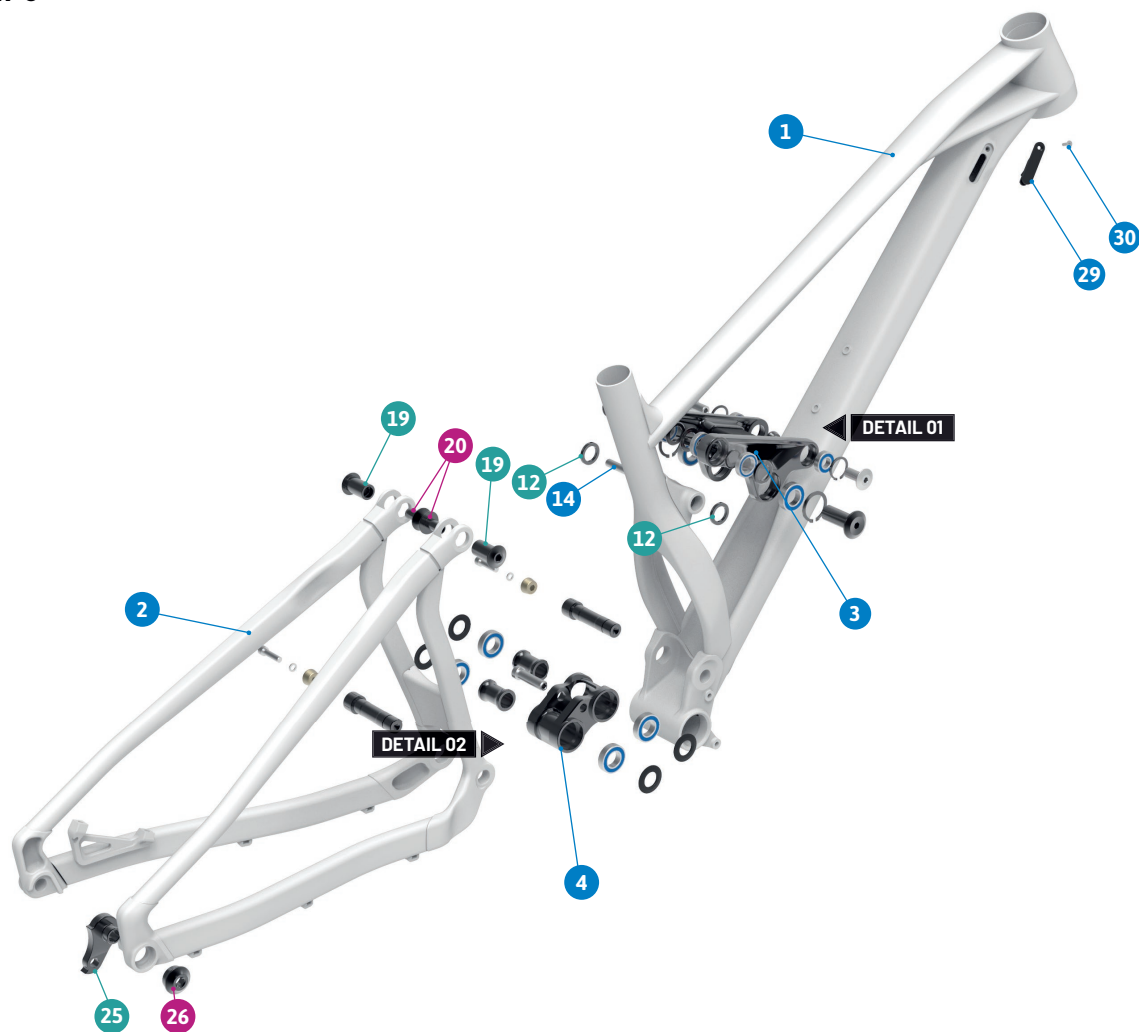

# FOXY 29 / 27'5

Spare Parts

- Grease
- Sealant
- Grease + Sealant

Apply grease to the shaft,  
and sealant to the threads

ITEM No.	DESCRIPTION	QTY.	PART NUMBER	TORQUE
1	FRONT TRIANGLE	1		
2	REAR TRIANGLE	1		
3	LOWER LINK	1		
4	UPPER LINK	1		
5	BEARING, 28x15x7	6	SET 1	
6	SPACER, 15x22x31	2	SET 4	
7	SPACER, 15x27x2	4	SET 4	
8	MAIN AXLE, 15x73L	2	SET 4	12Nm
9	TAPER NUT	2	SET 4	
10	SPACER	2	SET 4	
11	SCREW BOLT	2	SET 4	10Nm
12	SPACER, 15x22x3	2	SET 3	
13	C-RING	2	SET 3	
14	M8 THREAD AXLE	1	SET 3	
15	LINK AXLE	2	SET 3	11Nm