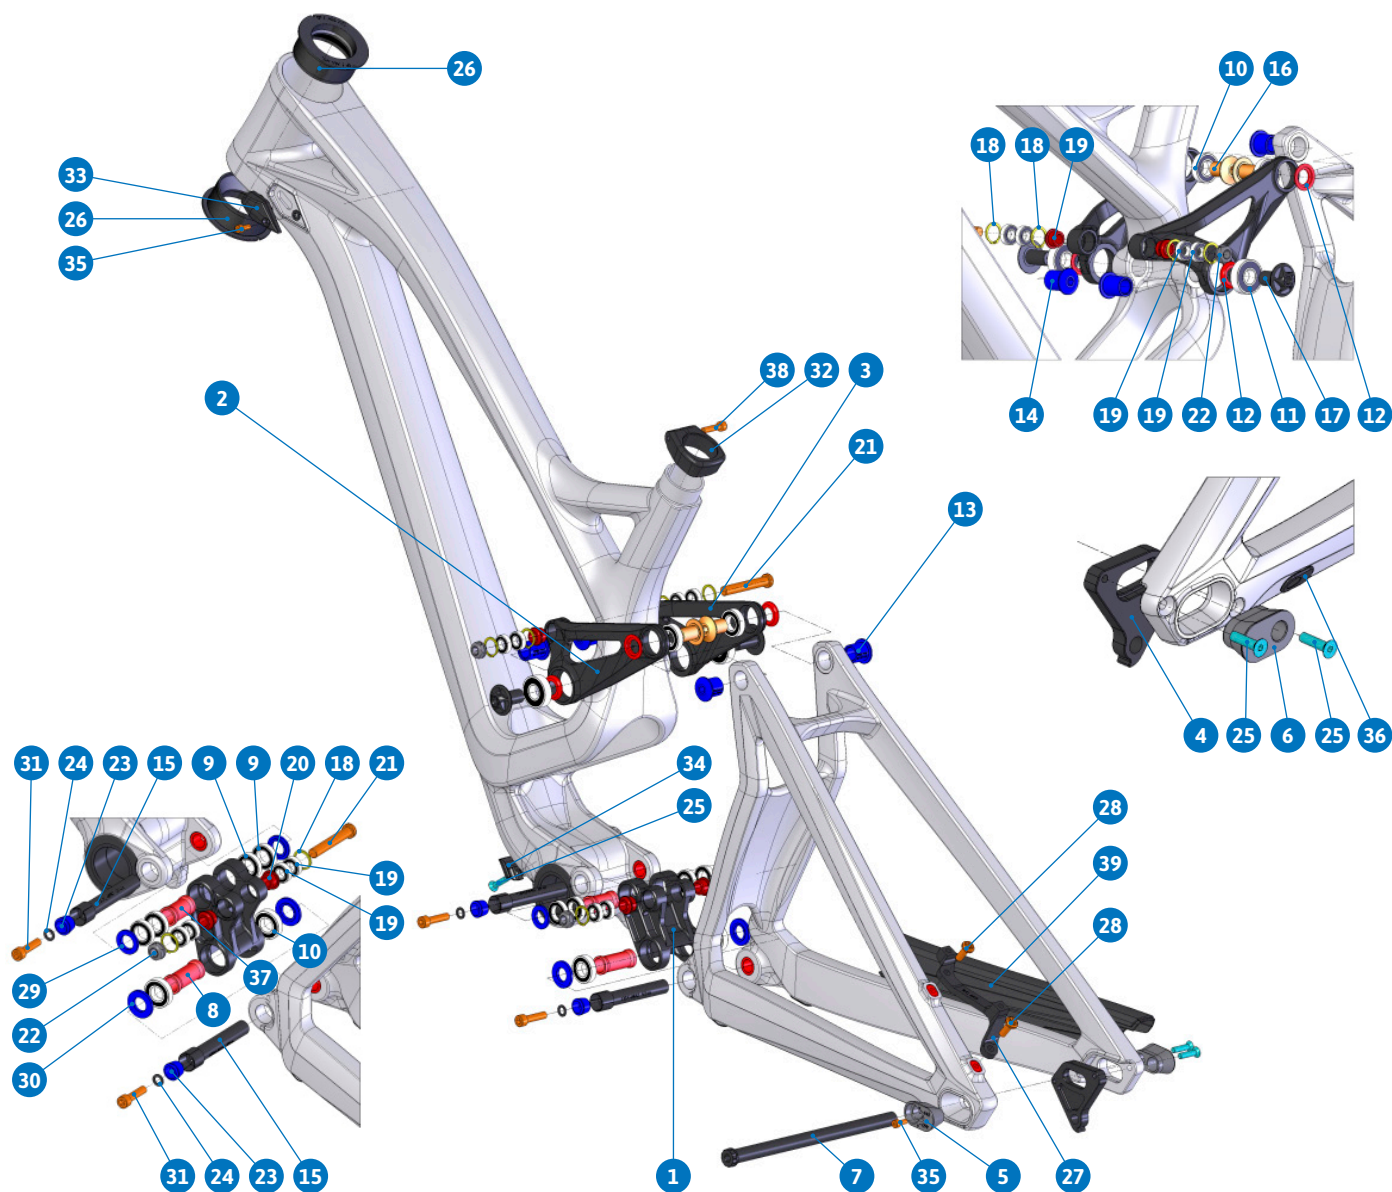

SPARE PARTS
SUMMUM CARBON

ITEM No.	DESCRIPTION	QTY.
1	LOWER LINK	1
2	UPPER LINK, LEFT	1
3	UPPER LINK, RIGHT	1
4	HANGER M063	1
5	CHIP, LEFT 445/460	1
6	CHIP, RIGHT 445/460	1
7	HUB AXLE	1
8	SPACER D x37	1
9	BEARING 6801V-2RS (INT. 12mm. EXT 21mm)	4
10	BEARING 6901V-2RS (INT. 12mm. EXT 24mm)	4
11	BEARING 6001V-2RS (INT. 12mm. EXT 28mm)	2
12	SPACER D x3	4
13	PIVOT AXLE 18mm	2
14	PIVOT AXLE 22mm	2
15	PIVOT AXLE 80.5mm	2
16	PIVOT AXLE M12x	2
17	PIVOT AXLE M12x	2
18	O-RING	6
19	BEARING 688-RS (INT. 8mm. EXT 16mm)	8
20	SHOCK SPACER	4

ITEM No.	DESCRIPTION	QTY.
21	SHOCK BOLT M8	2
22	BOLT NUT M8	2
23	TAPER NUT	2
24	SPACER D x	2
25	M5x20L-M-S SCREW BOLT	3
26	HS ADAPTOR, 0°	2
27	DISC MOUNT 445	1
28	M6X16 SCREW	2
29	SPACER D x3	2
30	SPACER D x3	2
31	M6x25L-P-S SCREW BOLT	2
32	SEAT CLAMP 34.9	1
33	FORK BUMPER	2
34	CABLE HOLDER	1
35	M4x10L-P-S SCREW BOLT	3
36	CABLE RUBBER	4
37	SPACER D x29	1
38	M5x20L-P SCREW BOLT	1
39	CHAIN PROTECTOR	1

PART NUMBER	DESCRIPTION	COMPONENTS
099.15500	SET 1: ZERO BEARING KIT 10	BEARING 6001V-2RS (INT. 12mm. EXT 28mm) (x2) / BEARING 688-RS (INT. 8mm. EXT 16mm) (x8) / BEARING 6901V-2RS (INT. 12mm. EXT 24mm) (x4) / BEARING 6801V-2RS (INT. 12mm. EXT 21mm) (x4)
099.13104	SET 2: SHOCK HARDWARE ZERO 7	O-RING (x6) / SHOCK SPACER (x4) / SHOCK BOLT M8 (x2) / BOLT NUT M8 (x2)
099.15501	SET 3: UPPER LINK HARDWARE KIT 15	PIVOT AXLE 18mm (x2) / PIVOT AXLE 22mm (x2) / PIVOT AXLE M12x (x2) / PIVOT AXLE M12x (x2) / SPACER D x3 (x4)
099.15502	SET 4: LOWER LINK HARDWARE KIT 15	PIVOT AXLE 80.5mm (x2) / SPACER D x37 (x1) / SPACER D x3 (x2) / SPACER D x3 (x2) / SPACER D x (x2) / TAPER NUT (x2) / SPACER D x29 (x1) / M6x25L-P-S SCREW BOLT (x2)
099.00046	SET 5: HANGER M063	HANGER M063 (x1) + M5x20L-M-S SCREW BOLT (x2)
099.15503	GEOMETRY KIT SUMMUM C	DISC MOUNT 450 (x1) / DISC MOUNT 455 (x1) / DISC MOUNT 460 (x1) / CHIP, LEFT 450/455 (x1) / CHIP, RIGHT 450/455 (x1) / HS ADAPTOR 1° (x2) / HS ADAPTOR 2° (x2)