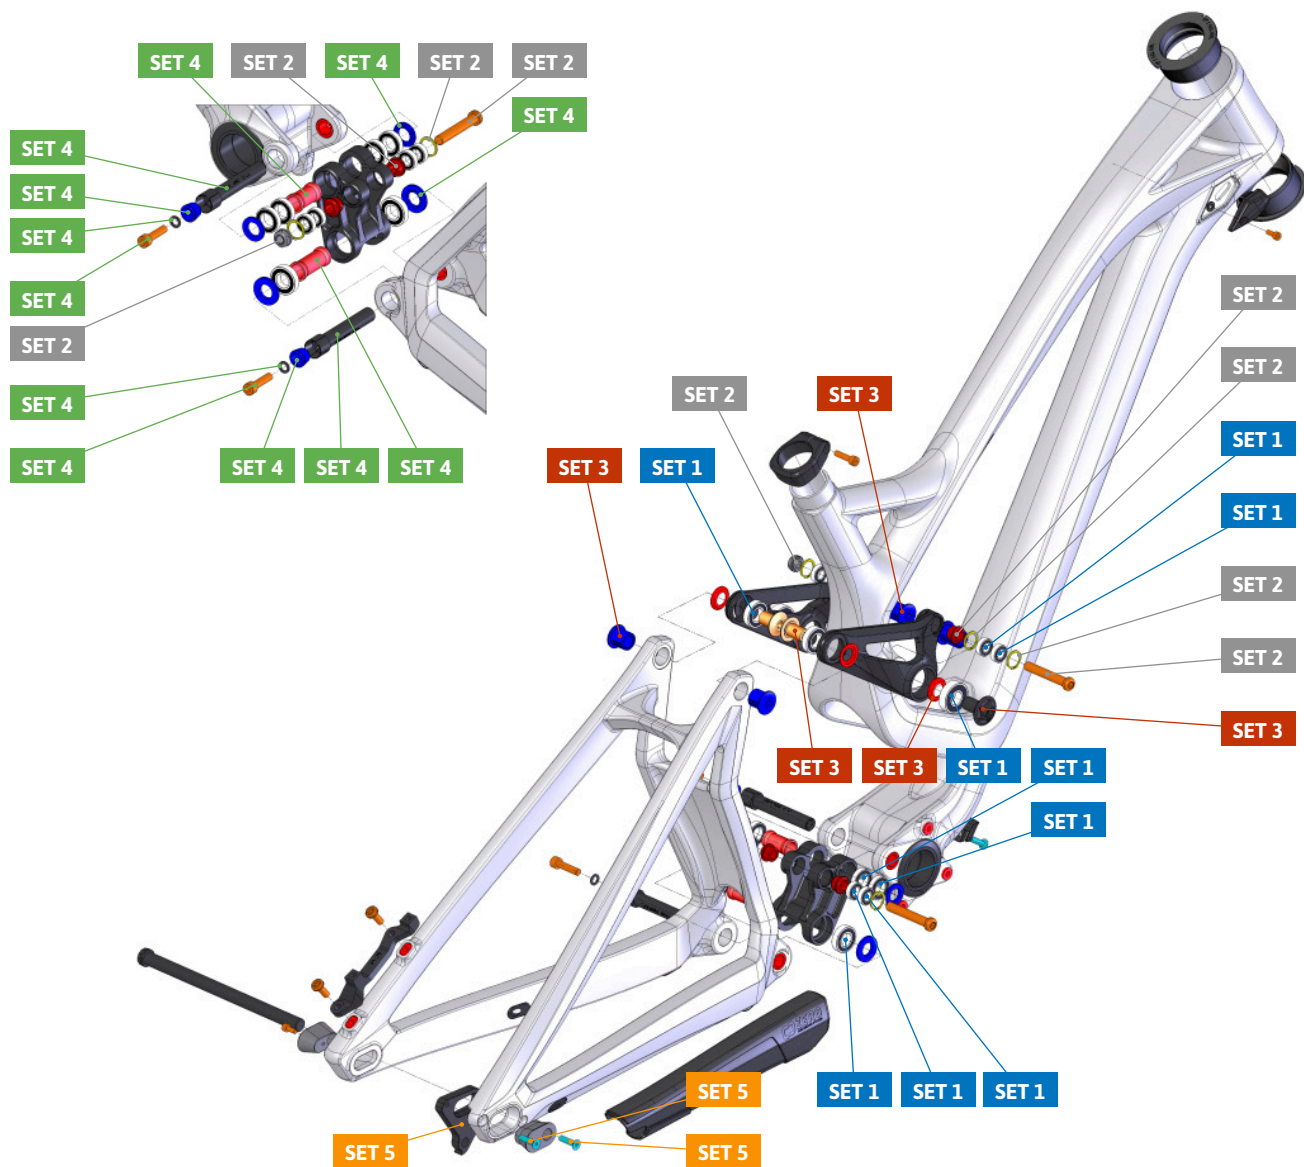

SPARE PARTS
SUMMUM CARBON

ITEM No.	DESCRIPTION	QTY.
1	LOWER LINK	1
2	UPPER LINK, LEFT	1
3	UPPER LINK, RIGHT	1
4	HANGER M063	1
5	CHIP, LEFT 445/460	1
6	CHIP, RIGHT 445/460	1
7	HUB AXLE	1
8	SPACER D x37	1
9	BEARING 6801V-2RS (INT. 12mm. EXT 21mm)	4
10	BEARING 6901V-2RS (INT. 12mm. EXT 24mm)	4
11	BEARING 6001V-2RS (INT. 12mm. EXT 28mm)	2
12	SPACER D x3	4
13	PIVOT AXLE 18mm	2
14	PIVOT AXLE 22mm	2
15	PIVOT AXLE 80.5mm	2
16	PIVOT AXLE M12x	2
17	PIVOT AXLE M12x	2
18	O-RING	6
19	BEARING 688-RS (INT. 8mm. EXT 16mm)	8
20	SHOCK SPACER	4

ITEM No.	DESCRIPTION	QTY.
21	SHOCK BOLT M8	2
22	BOLT NUT M8	2
23	TAPER NUT	2
24	SPACER D x	2
25	M5x20L-M-S SCREW BOLT	3
26	HS ADAPTOR, 0°	2
27	DISC MOUNT 445	1
28	M6X16 SCREW	2
29	SPACER D x3	2
30	SPACER D x3	2
31	M6x25L-P-S SCREW BOLT	2
32	SEAT CLAMP 34.9	1
33	FORK BUMPER	2
34	CABLE HOLDER	1
35	M4x10L-P-S SCREW BOLT	3
36	CABLE RUBBER	4
37	SPACER D x29	1
38	M5x20L-P SCREW BOLT	1
39	CHAIN PROTECTOR	1

PART NUMBER	DESCRIPTION	COMPONENTS
099.15500	SET 1: ZERO BEARING KIT 10	BEARING 6001V-2RS (INT. 12mm. EXT 28mm) (x2) / BEARING 688-RS (INT. 8mm. EXT 16mm) (x8) / BEARING 6901V-2RS (INT. 12mm. EXT 24mm) (x4) / BEARING 6801V-2RS (INT. 12mm. EXT 21mm) (x4)
099.13104	SET 2: SHOCK HARDWARE ZERO 7	O-RING (x6) / SHOCK SPACER (x4) / SHOCK BOLT M8 (x2) / BOLT NUT M8 (x2)
099.15501	SET 3: UPPER LINK HARDWARE KIT 15	PIVOT AXLE 18mm (x2) / PIVOT AXLE 22mm (x2) / PIVOT AXLE M12x (x2) / PIVOT AXLE M12x (x2) / SPACER D x3 (x4)
099.15502	SET 4: LOWER LINK HARDWARE KIT 15	PIVOT AXLE 80.5mm (x2) / SPACER D x37 (x1) / SPACER D x3 (x2) / SPACER D x3 (x2) / SPACER D x (x2) / TAPER NUT (x2) / SPACER D x29 (x1) / M6x25L-P-S SCREW BOLT (x2)
099.00046	SET 5: HANGER M063	HANGER M063 (x1) + M5x20L-M-S SCREW BOLT (x2)
099.15503	GEOMETRY KIT SUMMUM C	DISC MOUNT 450 (x1) / DISC MOUNT 455 (x1) / DISC MOUNT 460 (x1) / CHIP, LEFT 450/455 (x1) / CHIP, RIGHT 450/455 (x1) / HS ADAPTOR 1° (x2) / HS ADAPTOR 2° (x2)