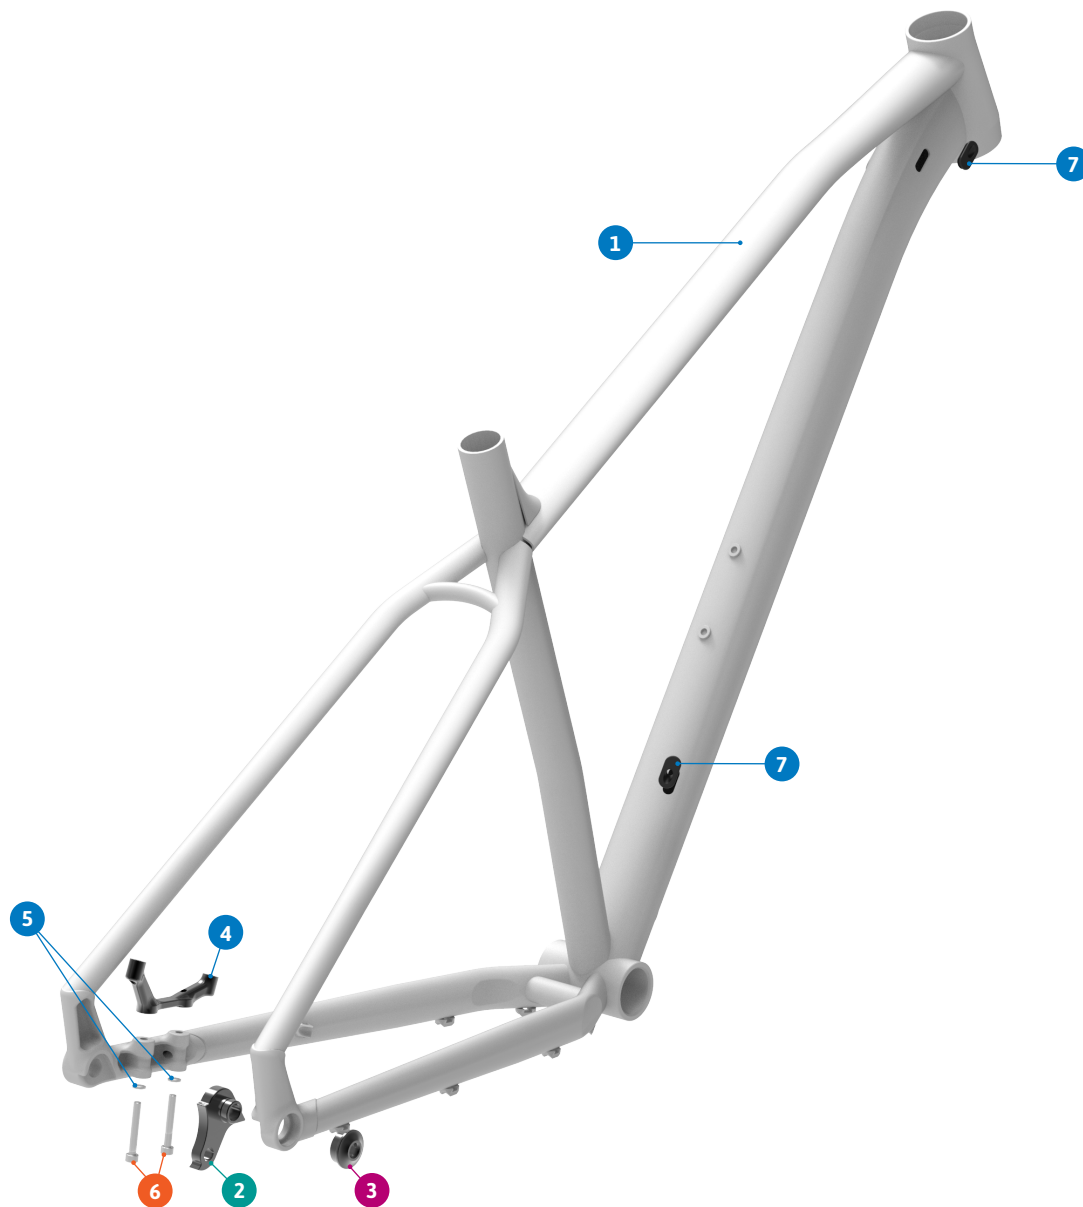

CHRONO

Spare Parts

- Grease
- Sealant
- Grease + Sealant

Apply grease to the shaft,
and sealant to the threads

ITEM No.	DESCRIPTION	QTY.	PART NUMBER	TORQUE
1	FRAME	1		
2	HANGER	1	SET 1	
3	HANGER NUT	1	099.16011	4Nm
4	DISC ADAPTOR	1	SET 2	
5	SPACER	2	SET 2	
6	SCREW BOLT M5x35	2	SET 2	8Nm
7	CABLE RUBBER	2	989.13010	

PART NUMBER	DESCRIPTION	COMPONENTS
099.00055	SET 1: HANGER M068	HANGER M068 (x1) / HANGER NUT (x1)
111.19080	SET 2: DISC ADAPTOR KIT 2	DISC ADAPTOR KIT 2 (x1) / SCREW BOLT (x2) / WASHER (x2)
099.17005	CHAINSTAY ADHESIVE PROTECTOR	
112.90022	REAR AXLE	12X148 P1.75 L180