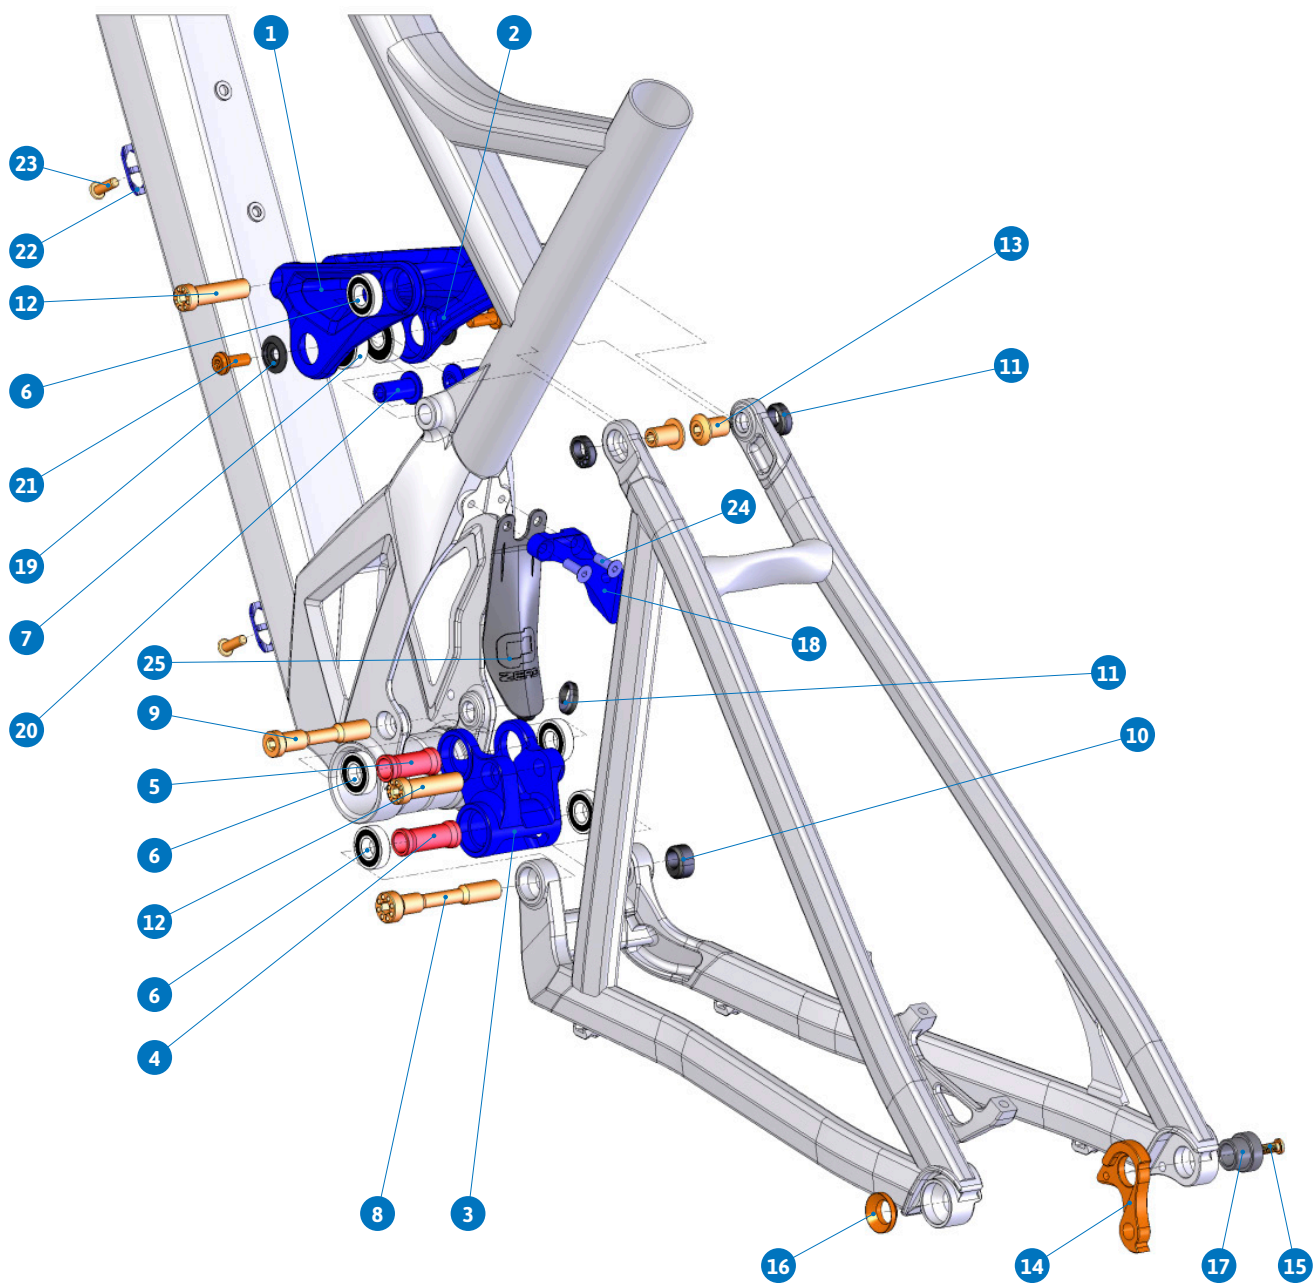

SPARE PARTS

FOXY

ITEM No.	DESCRIPTION	QTY.
1 - 2	UPPER LINK	1
3	LOWER LINK	1
4	SPACER D14x35	1
5	SPACER D14x32	1
6	BEARING 6900-2RS	6
7	BEARING 6000-2RS	2
8	PIVOT AXLE M10x63	1
9	PIVOT AXLE M10x55	1
10	AXLE NUT M10x8.85	1
11	AXLE NUT M10x5.75	3
12	BOLT M10x36	2
13	PIVOT AXLE M10x15	2

ITEM No.	DESCRIPTION	QTY.
14	M062 HANGER	1
15	SCREW BOLT	1
16	WASHER	1
17	HUB NUT	1
18	FD HOLDER	1
19	BEARING CAP	2
20	PIVOT AXLE D10x20 M6	2
21	M6X16 SCREW	2
22	CABLE HOLDER	3
23	SCREW BOLT M5x15L-R-S	3
24	SCREW BOLT M5x15L-M	2
25	SHOCK FENDER	1

**SET 1**

ZERO BEARING KIT

**SET 2**

SHOCK HARDWARE ZERO 1

**SET 3**

UPPER LINK KIT 12

**SET 4**

LOWER LINK KIT 10

**SET 5**

HANGER KIT 12

**SET 6**

HANGER KIT 10

PART NUMBER	DESCRIPTION	COMPONENTS
099.12001	SET 1: ZERO BEARING KIT	BEARING 6900-RS (x6) / BEARING 6000-2RS (x2)
099.12002	SET 2: SHOCK HARDWARE ZERO 1	BOLT M10x36 (x2)
099.14100	SET 3: UPPER LINK KIT 12	PIVOT AXLE M10x15 (x2) / AXLE NUT M10x5.75 (x2) / M6X16 SCREW (x2) / BEARING CAP (x2) / PIVOT AXLE D10x20 M6 (x2)
099.13102	SET 4: LOWER LINK KIT 10	PIVOT AXLE M10x63 (x1) / AXLE NUT M10x8.85 (x1) / AXLE NUT M10x5,75 (x1) / SPACER D14x35 (x1) / SPACER D14x32 (x1) / PIVOT AXLE M10x55 (x1)
099.14101	SET 5: HANGER KIT 12*	M062 HANGER (x1) / SCREW BOLT (x1)
099.13109	SET 6: HANGER KIT 10**	M053 HANGER (x1) / M4x8L-M SCREW BOLTS (x2)
099.14000	SHOCK FENDER 2014	
099.14001	FD HOLDER DUNE FOXY 2014	