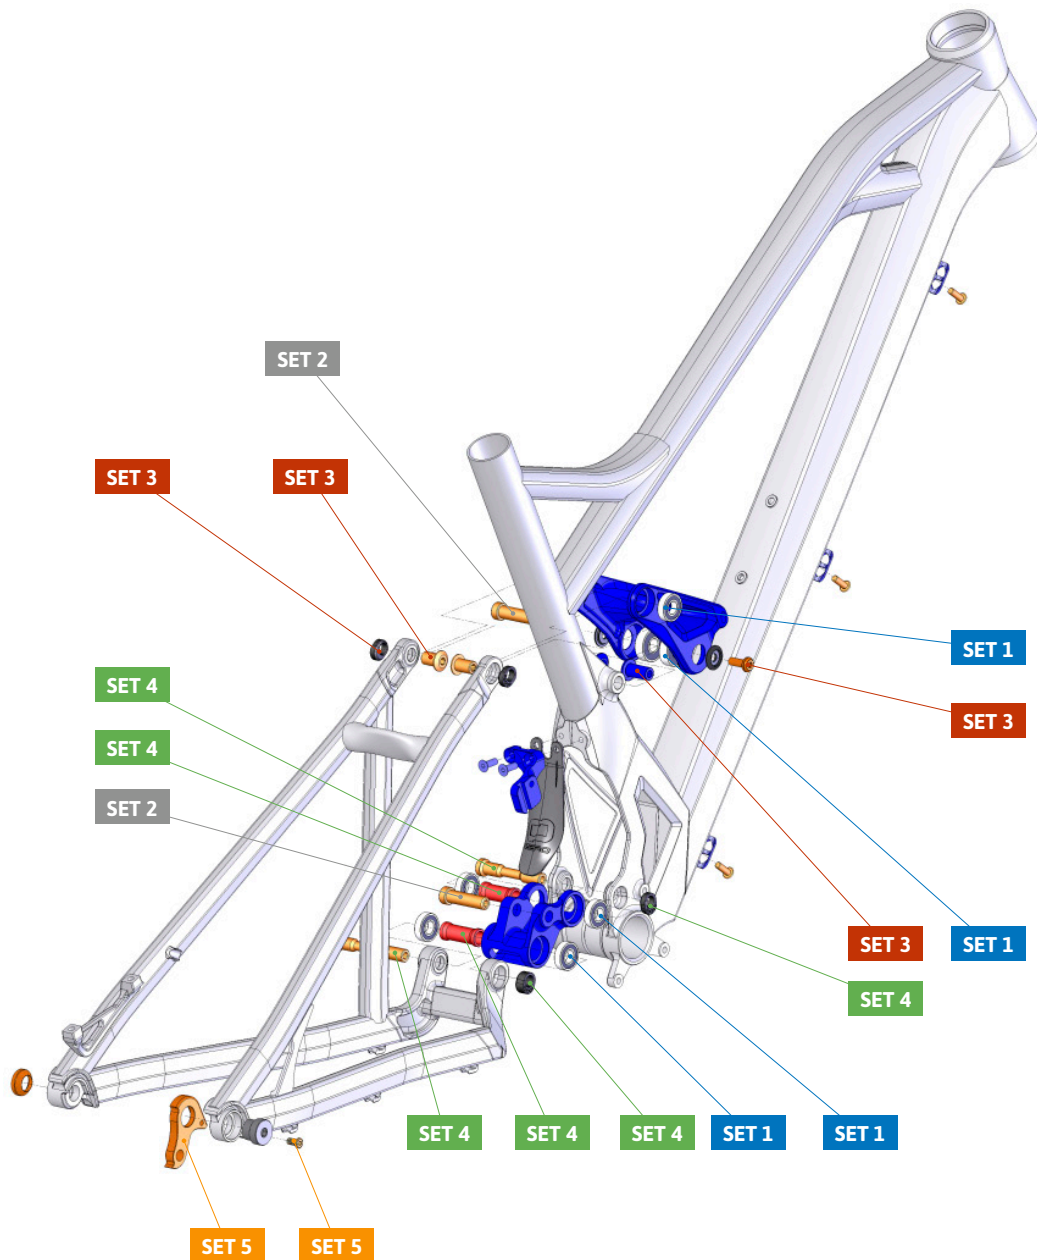

SPARE PARTS

FOXY

ITEM No.	DESCRIPTION	QTY.
1 - 2	UPPER LINK	1
3	LOWER LINK	1
4	SPACER D14x35	1
5	SPACER D14x32	1
6	BEARING 6900-2RS	6
7	BEARING 6000-2RS	2
8	PIVOT AXLE M10x63	1
9	PIVOT AXLE M10x55	1
10	AXLE NUT M10x8.85	1
11	AXLE NUT M10x5.75	3
12	BOLT M10x36	2
13	PIVOT AXLE M10x15	2

ITEM No.	DESCRIPTION	QTY.
14	M062 HANGER	1
15	SCREW BOLT	1
16	WASHER	1
17	HUB NUT	1
18	FD HOLDER	1
19	BEARING CAP	2
20	PIVOT AXLE D10x20 M6	2
21	M6X16 SCREW	2
22	CABLE HOLDER	3
23	SCREW BOLT M5x15L-R-S	3
24	SCREW BOLT M5x15L-M	2
25	SHOCK FENDER	1

**SET 1**

ZERO BEARING KIT

**SET 2**

SHOCK HARDWARE ZERO 1

**SET 3**

UPPER LINK KIT 12

**SET 4**

LOWER LINK KIT 10

**SET 5**

HANGER KIT 12

**SET 6**

HANGER KIT 10

PART NUMBER	DESCRIPTION	COMPONENTS
099.12001	SET 1: ZERO BEARING KIT	BEARING 6900-RS (x6) / BEARING 6000-2RS (x2)
099.12002	SET 2: SHOCK HARDWARE ZERO 1	BOLT M10x36 (x2)
099.14100	SET 3: UPPER LINK KIT 12	PIVOT AXLE M10x15 (x2) / AXLE NUT M10x5.75 (x2) / M6X16 SCREW (x2) / BEARING CAP (x2) / PIVOT AXLE D10x20 M6 (x2)
099.13102	SET 4: LOWER LINK KIT 10	PIVOT AXLE M10x63 (x1) / AXLE NUT M10x8.85 (x1) / AXLE NUT M10x5,75 (x1) / SPACER D14x35 (x1) / SPACER D14x32 (x1) / PIVOT AXLE M10x55 (x1)
099.14101	SET 5: HANGER KIT 12*	M062 HANGER (x1) / SCREW BOLT (x1)
099.13109	SET 6: HANGER KIT 10**	M053 HANGER (x1) / M4x8L-M SCREW BOLTS (x2)
099.14000	SHOCK FENDER 2014	
099.14001	FD HOLDER DUNE FOXY 2014	