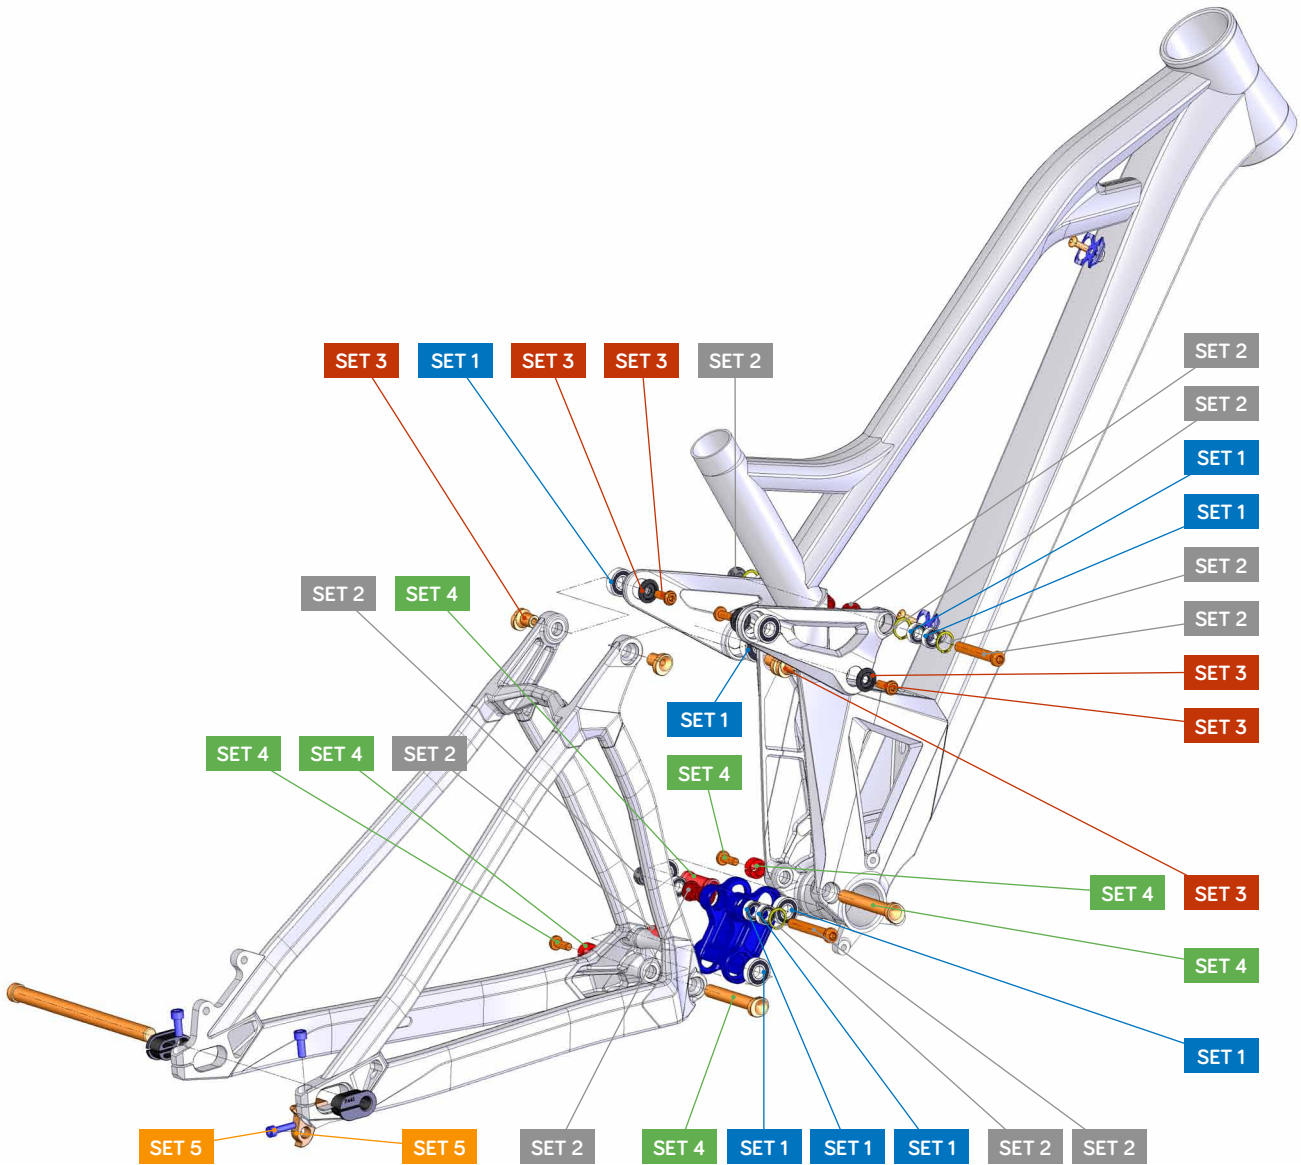

SUMMUM

Spare parts

ITEM No.	DESCRIPTION	QTY.
1	LOWER LINK	1
2	UPPER LINK LEFT	1
3	UPPER LINK RIGHT	1
4	BEARING 6900-RS	6
5	SPACER D14x35	2
6	BEARING 6000-2RS	2
7	PIVOT AXLE	2
8	PIVOT AXLE	4
9	LOCK WASHER	2
10	BEARING CAP	4
11	M6X16 SCREW	6
12	BEARING 688-RS	8

ITEM No.	DESCRIPTION	QTY.
13	O-RING	6
14	SHOCK BOLT M8	2
15	BOLT NUT M8	2
16	HANGER M051	1
17	M5x20L-P SCREW BOLT	1
18	M6x15L-P SCREW BOLT	2
19	RC 440mm ADAPTOR-L	1
20	RC 440mm ADAPTOR-R	1
21	HUB AXLE	1
22	CABLE HOLDER	2
23	SCREW BOLT	2
24	SHOCK SPACER	4

PART NUMBER	DESCRIPTION	COMPONENTS
099.13103	SET 1: ZERO BEARING KIT 7	BEARING 6900-RS (x6) / BEARING 6000-2RS (x2) / BEARING 688-RS (x8)
099.13104	SET 2: SHOCK HARDWARE ZERO 7	O-RING (x6) / SHOCK SPACER (x4) / SHOCK BOLT M8 (x2) / BOLT NUT M8 (x2)
099.13105	SET 3: UPPER LINK HARDWARE KIT 10	M6X16 SCREW (x4) / PIVOT AXLE (x4) / BEARING CAP (x4)
099.13106	SET 4: LOWER LINK HARDWARE KIT 11	SPACER D14x35 (x2) / LOCK WASHER (x2) / M6X16 SCREW (x2) / PIVOT AXLE (x2)
099.13107	SET 5: HANGER KIT 8	HANGER M051 (x1) / M5x20L-P SCREW BOLT (x1)