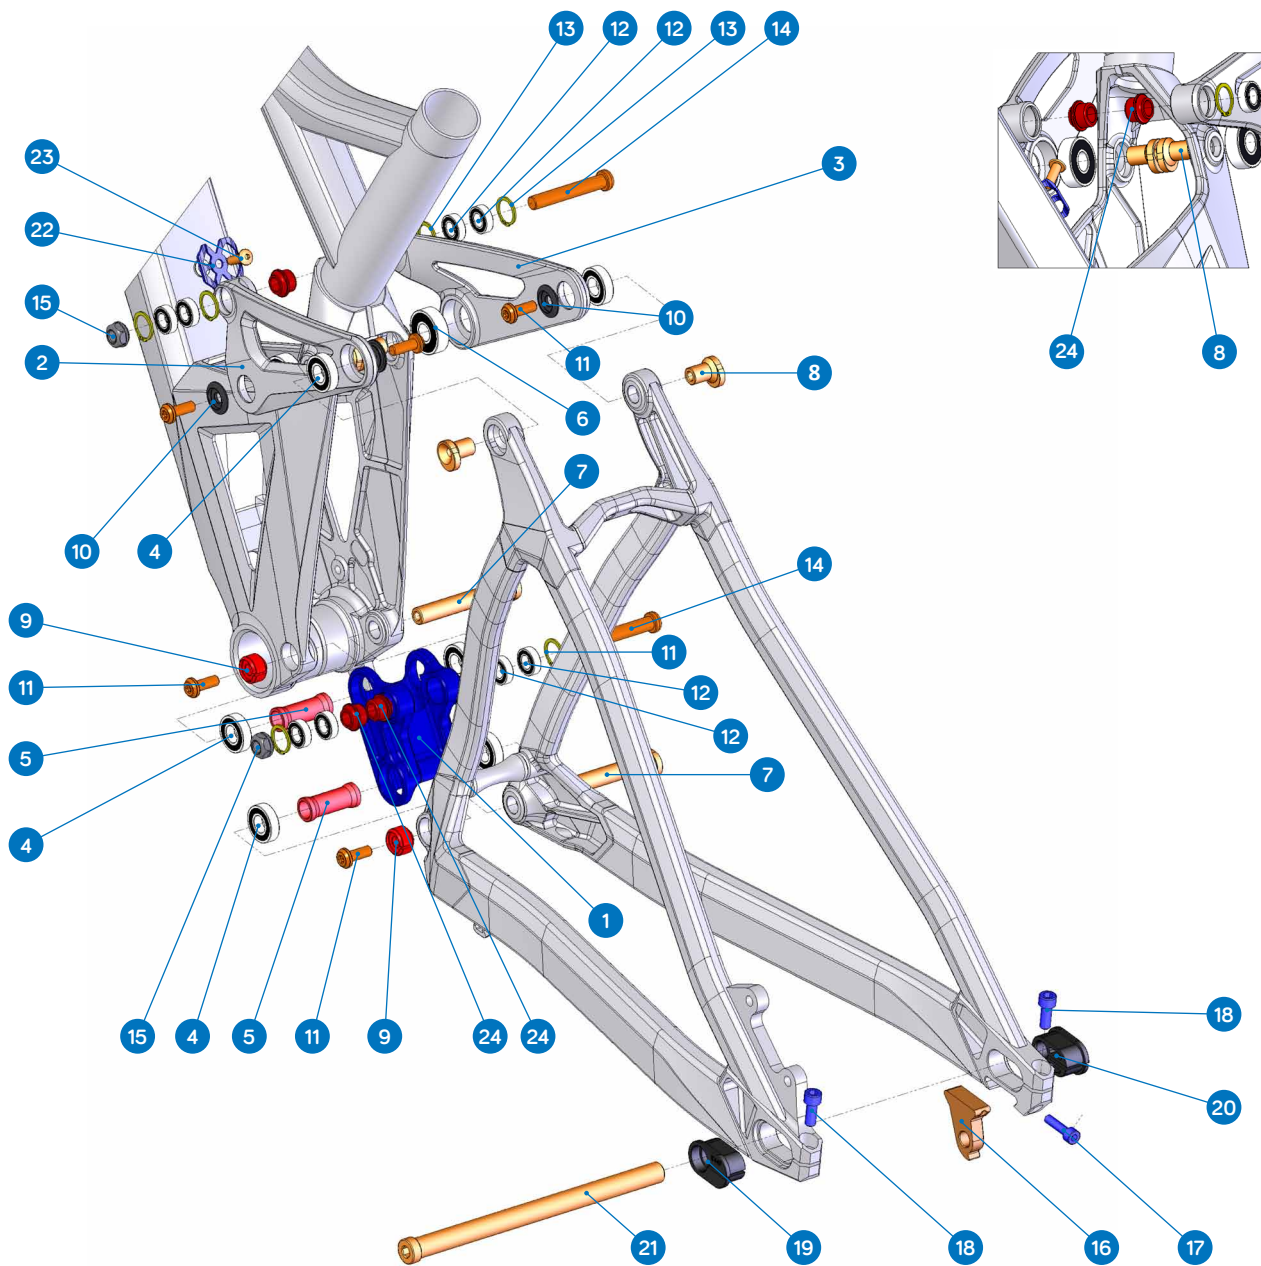

SUMMUM

Spare parts

ITEM No.	DESCRIPTION	QTY.
1	LOWER LINK	1
2	UPPER LINK LEFT	1
3	UPPER LINK RIGHT	1
4	BEARING 6900-RS	6
5	SPACER D14x35	2
6	BEARING 6000-2RS	2
7	PIVOT AXLE	2
8	PIVOT AXLE	4
9	LOCK WASHER	2
10	BEARING CAP	4
11	M6X16 SCREW	6
12	BEARING 688-RS	8

ITEM No.	DESCRIPTION	QTY.
13	O-RING	6
14	SHOCK BOLT M8	2
15	BOLT NUT M8	2
16	HANGER M051	1
17	M5x20L-P SCREW BOLT	1
18	M6x15L-P SCREW BOLT	2
19	RC 440mm ADAPTOR-L	1
20	RC 440mm ADAPTOR-R	1
21	HUB AXLE	1
22	CABLE HOLDER	2
23	SCREW BOLT	2
24	SHOCK SPACER	4

PART NUMBER	DESCRIPTION	COMPONENTS
099.13103	SET 1: ZERO BEARING KIT 7	BEARING 6900-RS (x6) / BEARING 6000-2RS (x2) / BEARING 688-RS (x8)
099.13104	SET 2: SHOCK HARDWARE ZERO 7	O-RING (x6) / SHOCK SPACER (x4) / SHOCK BOLT M8 (x2) / BOLT NUT M8 (x2)
099.13105	SET 3: UPPER LINK HARDWARE KIT 10	M6X16 SCREW (x4) / PIVOT AXLE (x4) / BEARING CAP (x4)
099.13106	SET 4: LOWER LINK HARDWARE KIT 11	SPACER D14x35 (x2) / LOCK WASHER (x2) / M6X16 SCREW (x2) / PIVOT AXLE (x2)
099.13107	SET 5: HANGER KIT 8	HANGER M051 (x1) / M5x20L-P SCREW BOLT (x1)